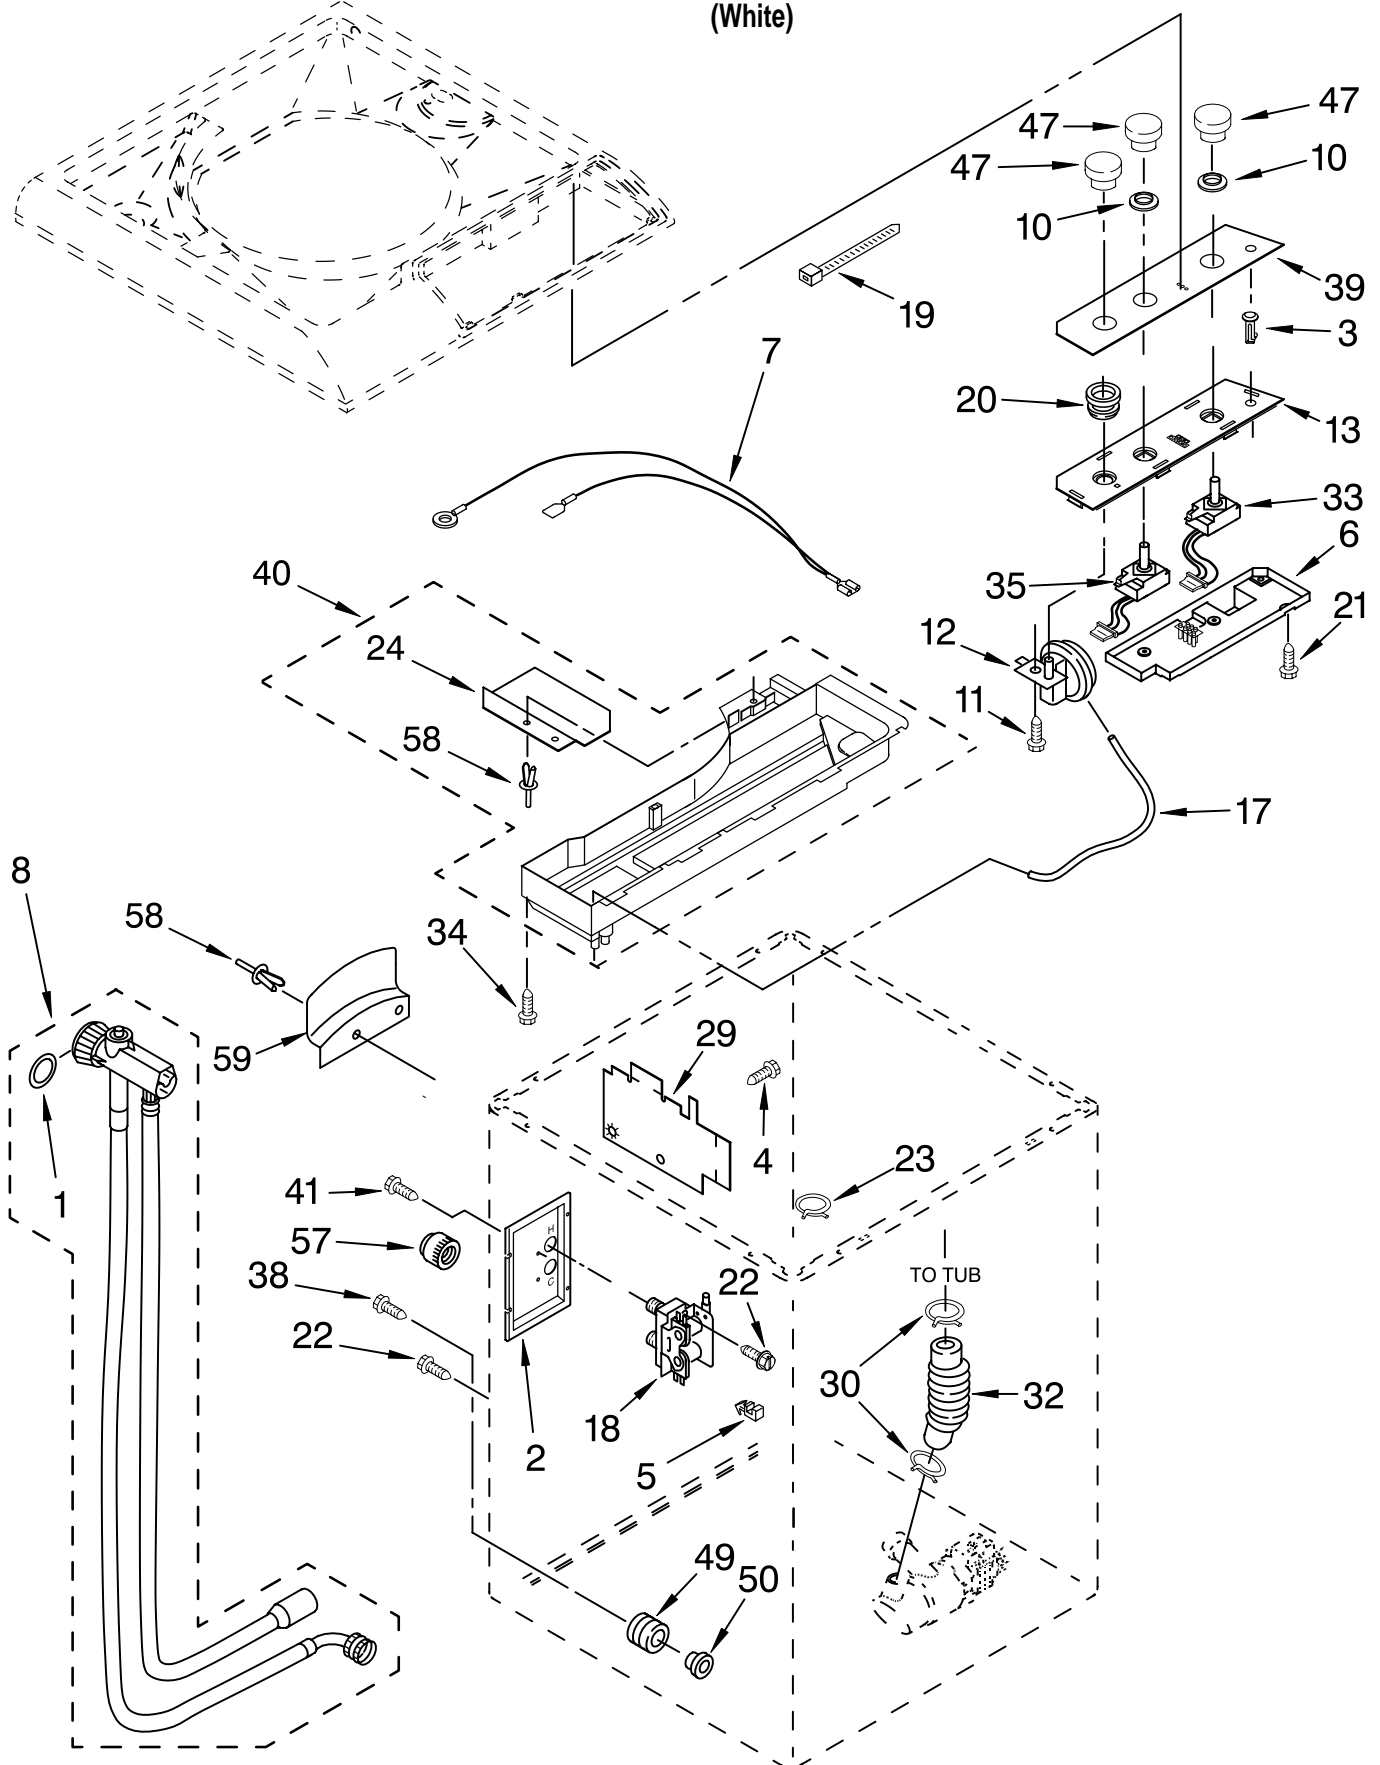

CONTROLS AND REAR PANEL PARTS

For Model: LCR7244HQ1

(White)

FOR ORDERING INFORMATION REFER TO PARTS PRICE LIST

CONTROLS AND REAR PANEL PARTS

For Model: LCR7244HQ1

(White)

Illus. No.	Part No.	DESCRIPTION	Illus. No.	Part No.	DESCRIPTION	Illus. No.	Part No.	DESCRIPTION
1	16123	Seal	17	3969125	Hose, Pressure Switch	32	3429900	Hose, Pump To Tub
2	3935155	Bracket-Valve				33	3966202	Switch, Cycle Selection
3	3935357	Extension, Start-Pause	18	3967755	Valve, Water Mixing	34	3935634	Screw, Top Shield (3)
4	3429189	Screw	19	3429563	Wire, Tie (2)	35	3966208	Switch, Water Temperature
5	3935875	Clip, Harness	20	3935354	Seal, Pressure Switch	38	3400038	Screw, Pump Mtg. (2)
6	3968300	Timer/Control Board	21	3934036	Screw, Control Board (3)	39	3935527	Panel, Console
7	3935929	Jumper-Wire	22	3966200	Screw	40	3935627	Top, Shield Assy.
8	3966810	Hose Coupler Assembly (Includes Item #1)	23	3968185	Clamp, Hose (2)	41	3934148	Screw, 10-16 x 1/2
10	3935353	Seal	24	3935672	Shield, Harness	47	3950759	Knob, Temperature & Selection Control
11	3935602	Screw, Switch Mtg.	29	3967286	Shield, Water Valve	49	3428526	Grommet, Pump (3)
12	3966789	Switch, Water Level	30	370448	Clamp, Hose	50	3428933	Spacer, Pump (2)
13	3967605	Bracket, Control (Must Order No. 3 And No. 39.)				57	356054	Cap, Threaded
						58	3430186	Rivet (4)
						59	356499	Bracket, Hose Storage

FOR ORDERING INFORMATION REFER TO PARTS PRICE LIST